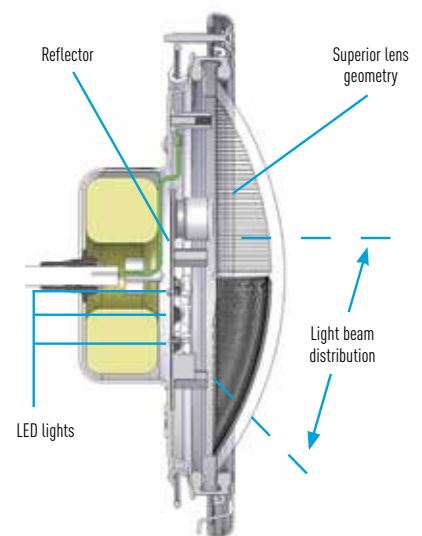

Drawing shows lens and reflector design which combine to provide superior light beam distribution

UL listed only when using Pentair niches for use in swimming pools, spas and water fountains